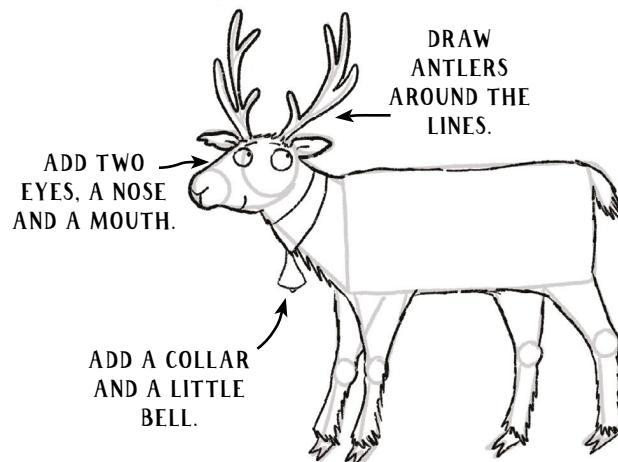

HOW TO DRAW A REINDEER

You will need: a pencil, a rubber and colouring pencils.

Step 1: Use a pencil to draw...

Step 2: Add details to your reindeer in pencil.

Unipiggle Fairy Freeze
From the Unipiggle series
by Hannah Shaw
ISBN 978-1801316736

© Hannah Shaw 2022 More activities at www.hannahshawillustrator.co.uk

Step 3: Use a coloured pencil to draw the outline of your reindeer on top of the pencil shapes.

Step 4: Rub out all of the pencil guide lines. Now it's time to colour in your reindeer, using your colouring pencils!