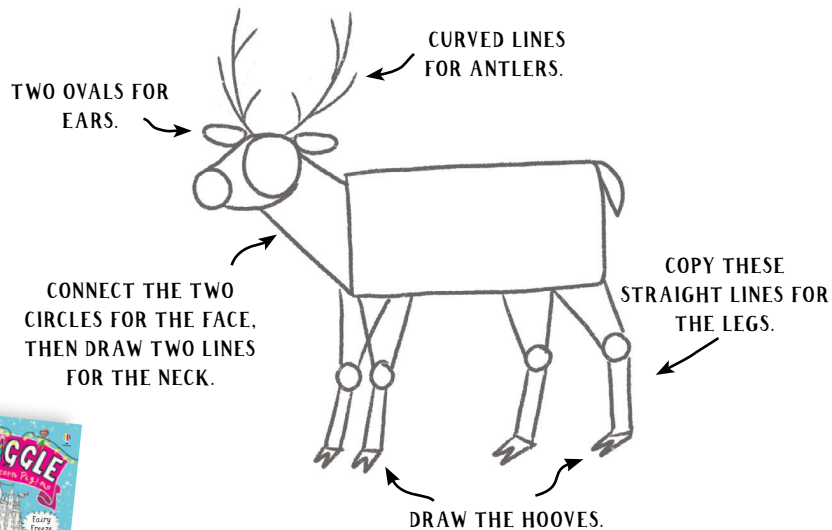

HOW TO DRAW A REINDEER

You will need: a pencil, a rubber and colouring pencils.

Step 1: Use a pencil to draw...

Step 2: Add details to your reindeer in pencil.

Unipiggle Fairy Freeze
From the Unipiggle series
by Hannah Shaw
ISBN 978-1801316736

© Hannah Shaw 2022 More activities at www.hannahshawillustrator.co.uk

Step 3: Use a coloured pencil to draw the outline of your reindeer on top of the pencil shapes.

Step 4: Rub out all of the pencil guide lines. Now it's time to colour in your reindeer, using your colouring pencils!